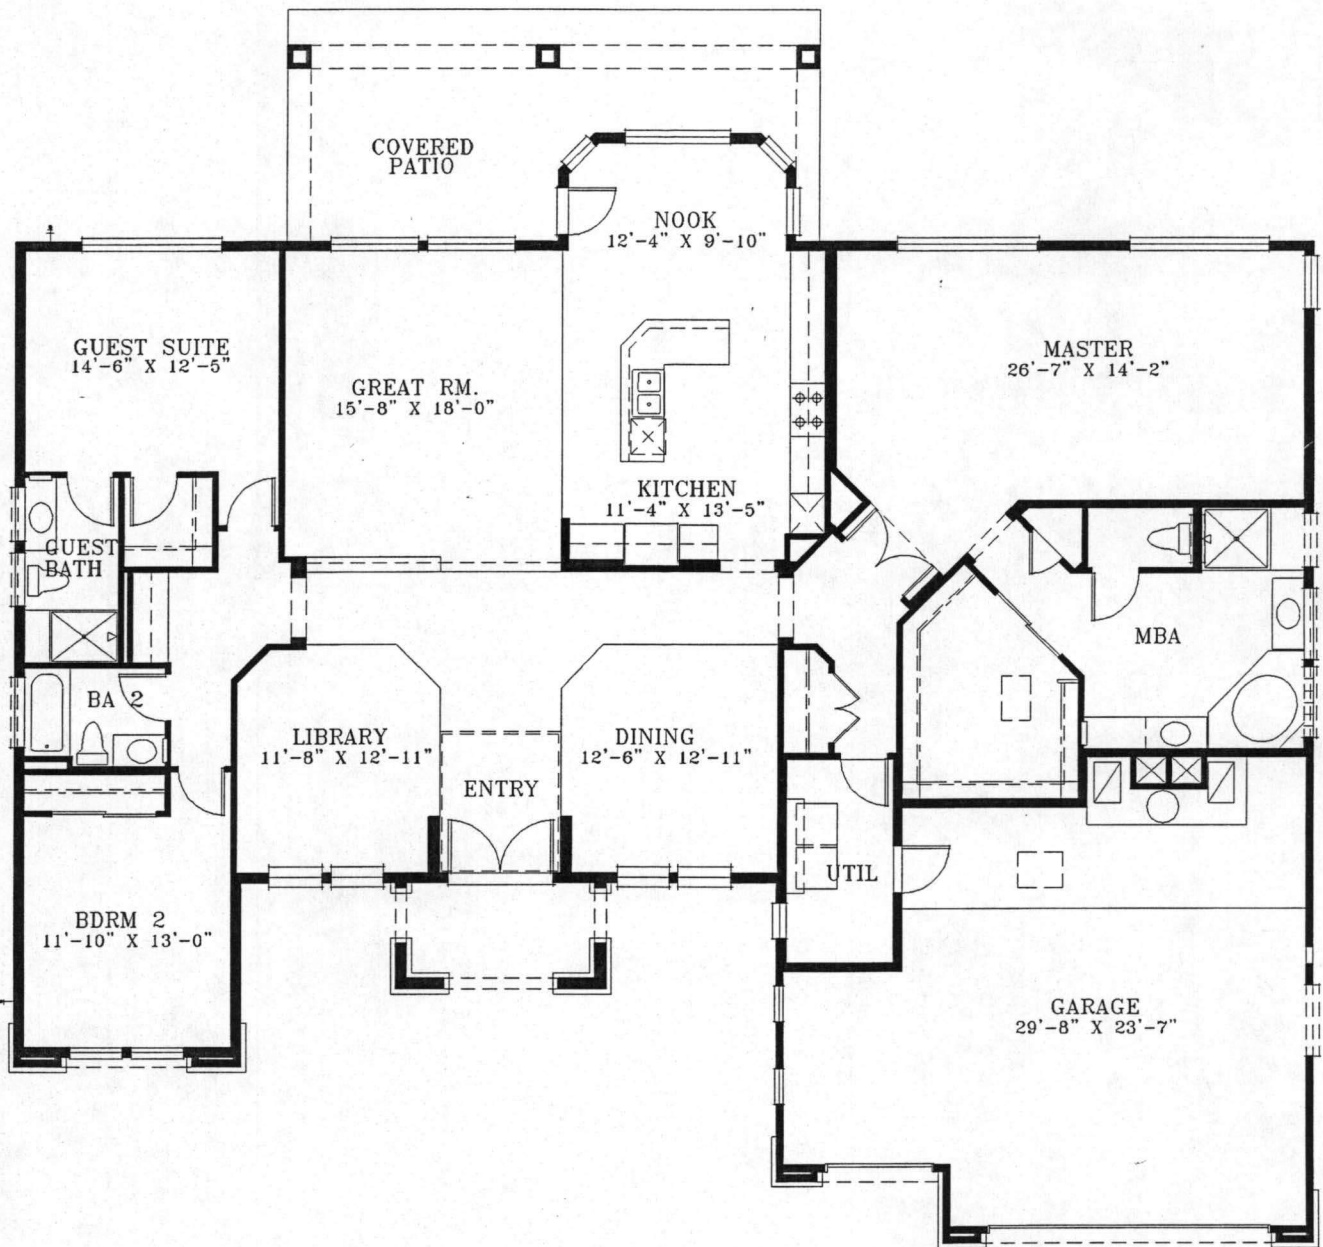

3-24-00

FLOOR PLAN  
GARAGE LEFT

THE "MESQUITE" - PLAN "E-9132"  
3 BEDROOMS - 3 BATHS - 2 CAR GARAGE  
LIVABLE AREA: 2,779 SQUARE FEET

SUN CITY GRAND  
SURPRISE, ARIZONA

3-24-00

FLOOR PLAN  
GARAGE RIGHT

THE "MESQUITE" - PLAN "E-9132"  
3 BEDROOMS - 3 BATHS - 2 CAR GARAGE  
LIVABLE AREA: 2,779 SQUARE FEET