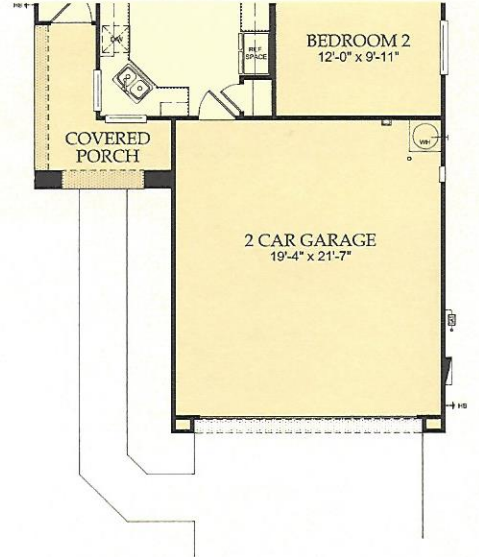

The Bellita

GREAT ROOM, 2 BEDROOMS, 2 BATHS, 2-CAR GARAGE, COVERED PATIO, COVERED PORCH

LIVABLE AREA: 1,155 SQUARE FEET

ELEVATION A

ELEVATION B

ELEVATION C