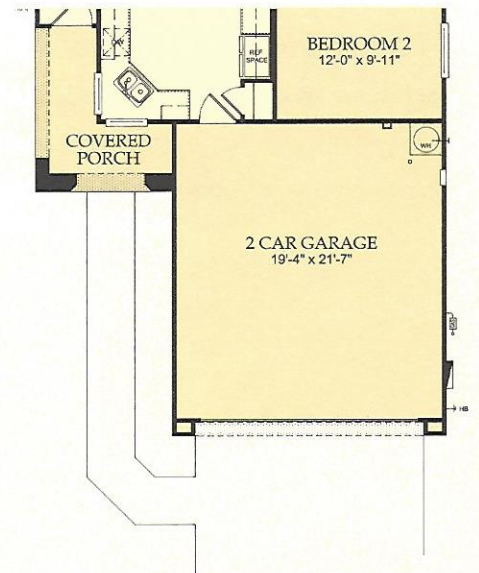

The Bellita

GREAT ROOM, 2 BEDROOMS, 2 BATHS, 2-CAR GARAGE, COVERED PATIO, COVERED PORCH

LIVABLE AREA: 1,155 SQUARE FEET

ELEVATION A

ELEVATION B

ELEVATION C