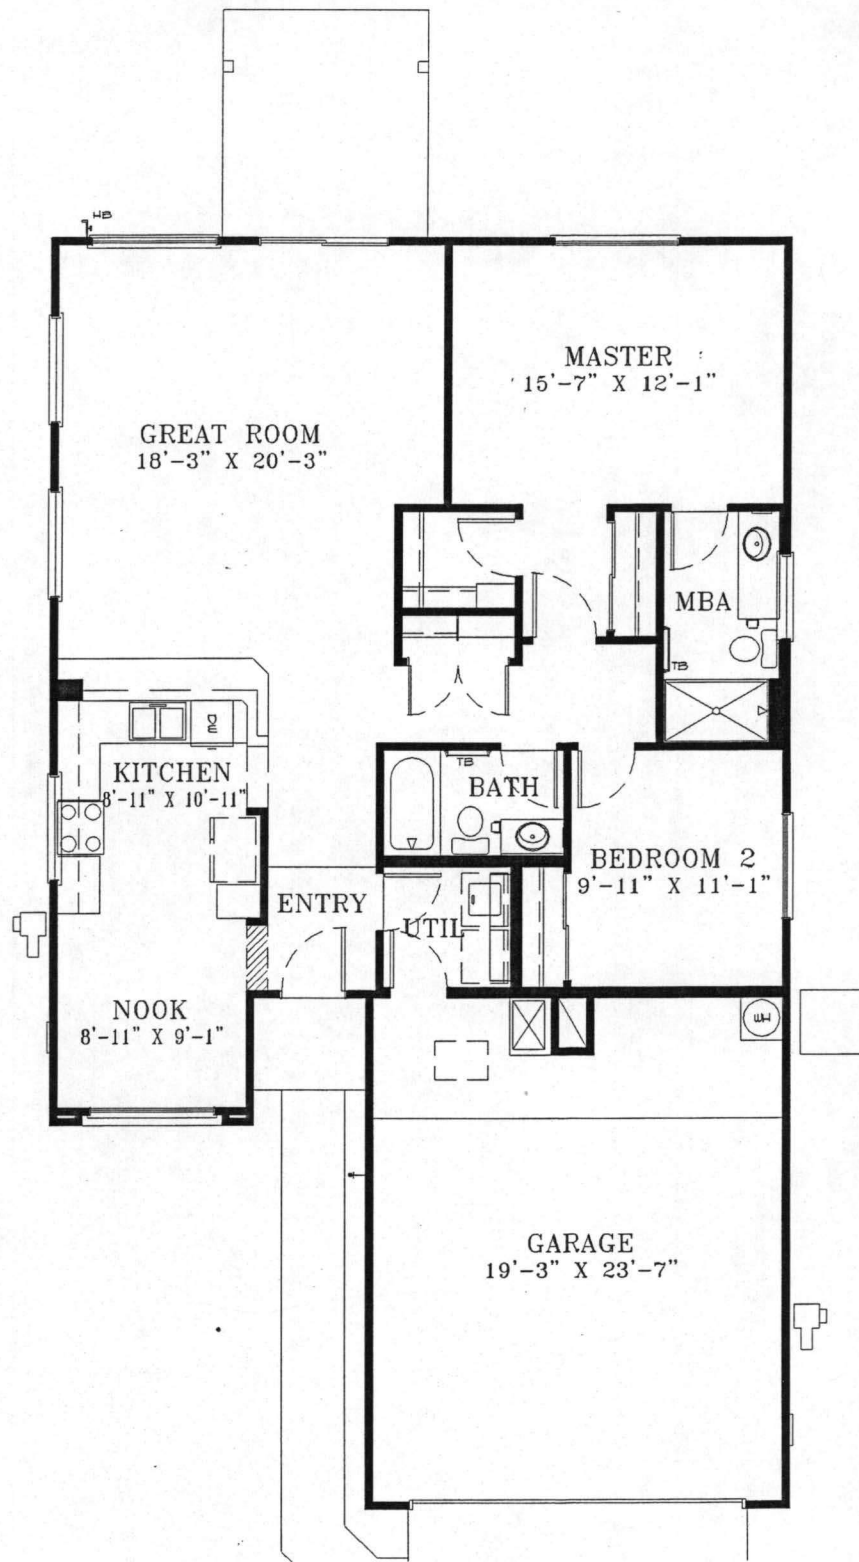

3-24-00

FLOOR PLAN
GARAGE LEFT

THE "SAGE" - PLAN "G-9172"
2 BEDROOM - 2 BATHS - 2 CAR GARAGE
LIVABLE AREA: 1,313 SQUARE FEET

SUN CITY GRAND
SURPRISE, ARIZONA

3-24-00

FLOOR PLAN
GARAGE RIGHT

THE "SAGE" - PLAN "G-9172"
2 BEDROOM - 2 BATHS - 2 CAR GARAGE
LIVABLE AREA: 1,313 SQUARE FEET