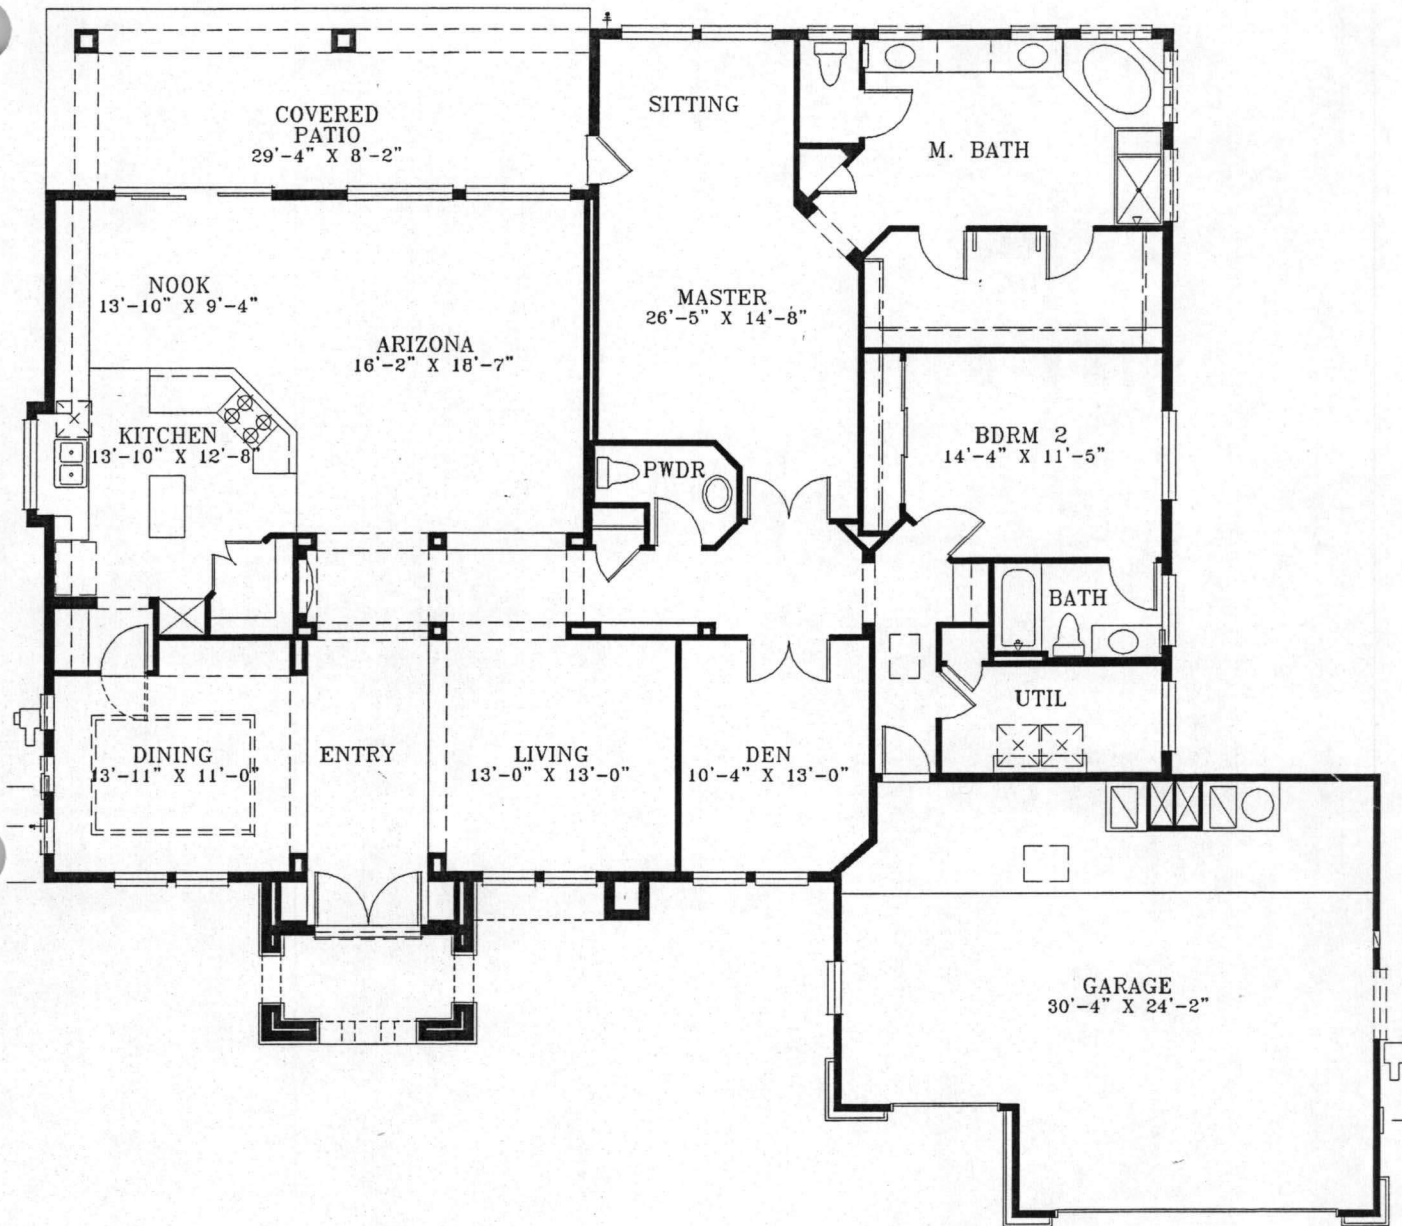

3-24-00

FLOOR PLAN
GARAGE LEFT

THE "IRONWOOD" - PLAN "E-9133"
2 BEDROOMS - 2 1/2 BATHS - 2 CAR GARAGE
LIVABLE AREA: 2,732 SQUARE FEET

SUN CITY GRAND
SURPRISE, ARIZONA

3-24-00

FLOOR PLAN
GARAGE RIGHT

THE "IRONWOOD" - PLAN "E-9133"
2 BEDROOMS - 2 1/2 BATHS - 2 CAR GARAGE
LIVABLE AREA: 2,732 SQUARE FEET