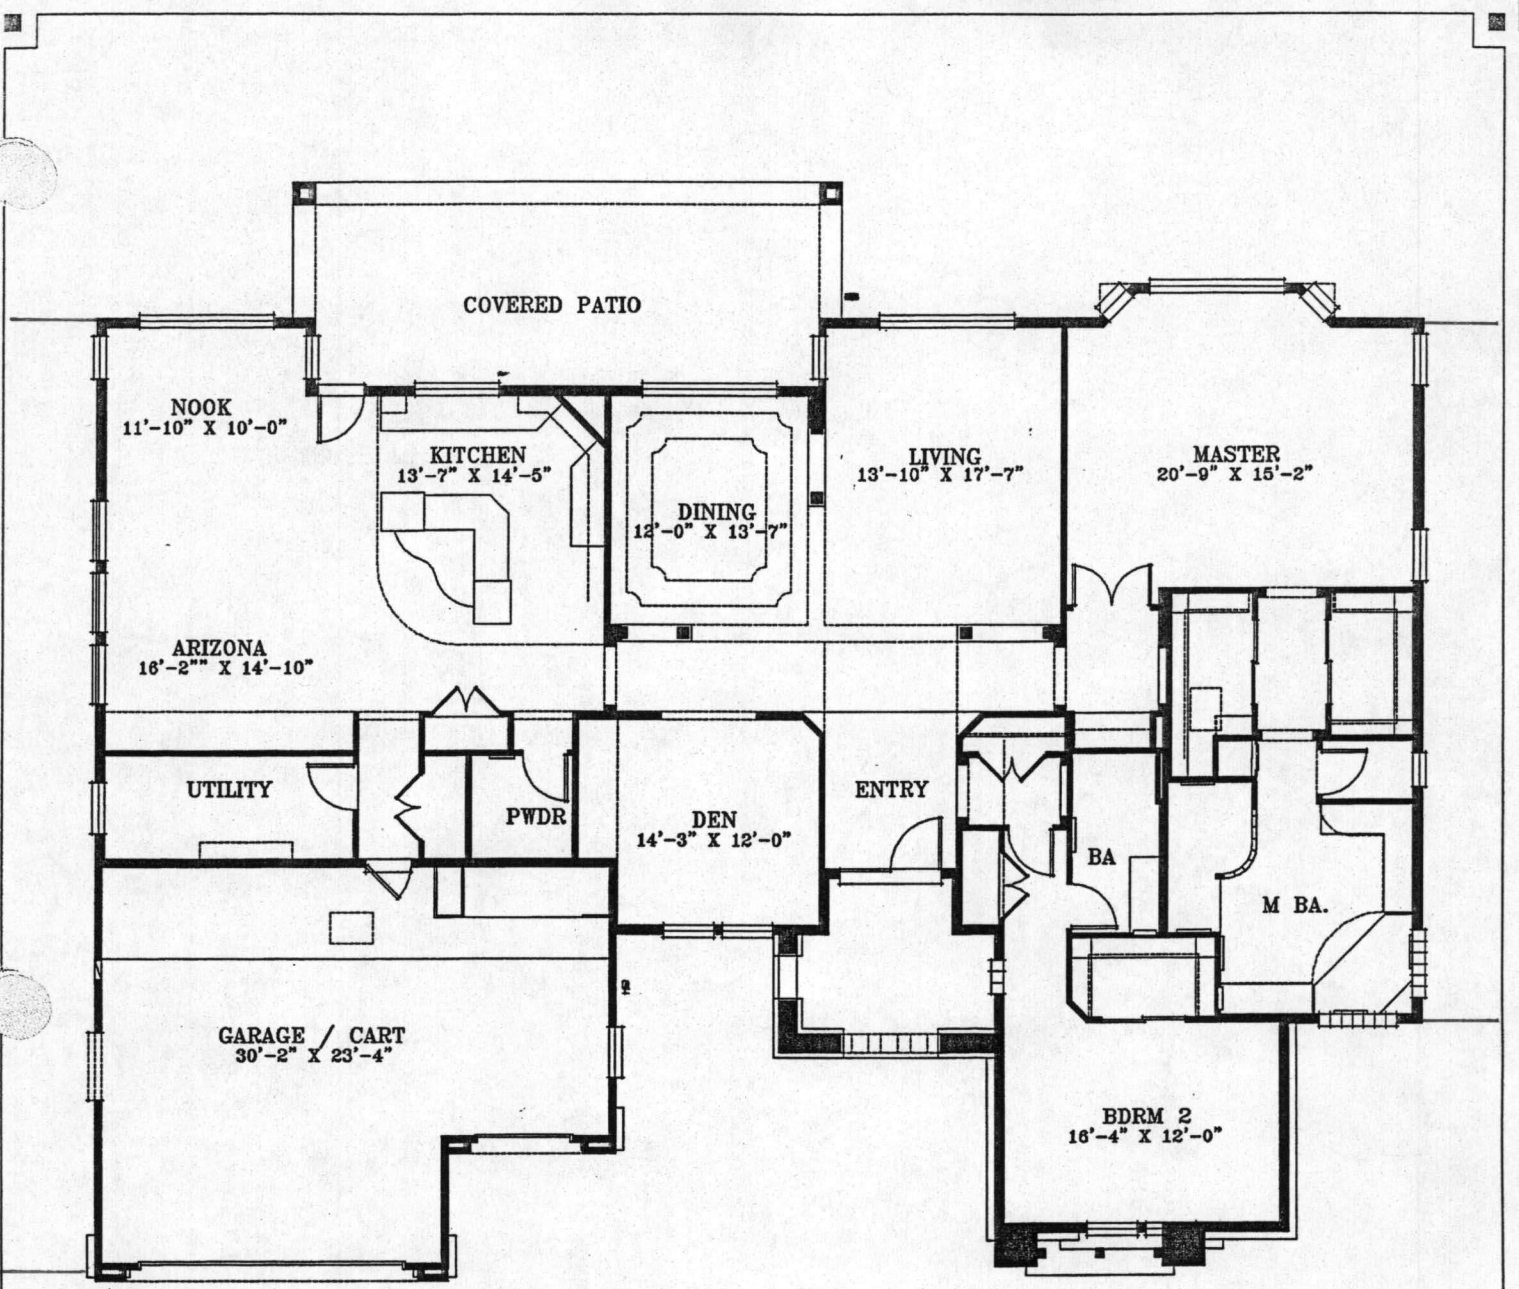

3-24-00

FLOOR PLAN
GARAGE RIGHT

THE "BRIARWOOD" - PLAN "E-9136"
2 BEDROOMS - 2 BATHS - 2 CAR GARAGE/CART GARGAE
LIVABLE AREA: 2,961 SQUARE FEET

SUN CITY GRAND
SURPRISE, ARIZONA

3-24-00

FLOOR PLAN
GARAGE LEFT

THE "BRIARWOOD" - PLAN "E-9136"
2 BEDROOMS - 2 BATHS - 2 CAR GARAGE/CART GARAGE
LIVABLE AREA: 2,961 SQUARE FEET

SUN CITY GRAND
SURPRISE, ARIZONA