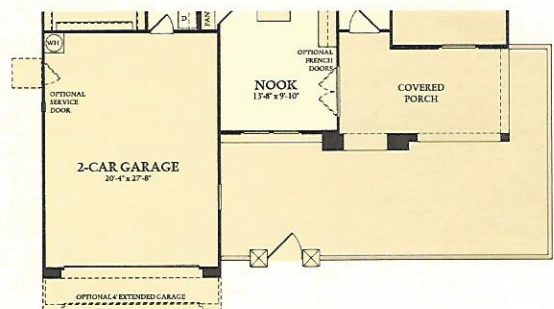

The Encanto

GREAT ROOM, DINING ROOM, BREAKFAST NOOK, 2 BEDROOMS, DEN,  
2 BATHS, EXPANDED 2-CAR GARAGE, COVERED PATIO

LIVABLE AREA: 2,070 SQUARE FEET

OPTIONAL FULL HEIGHT  
OR 4' COURTYARD WALL  
WITH GUEST CASITA

OPTIONAL FULL HEIGHT OR 4' HIGH  
COURTYARD WALL WITH GATE OR DOOR