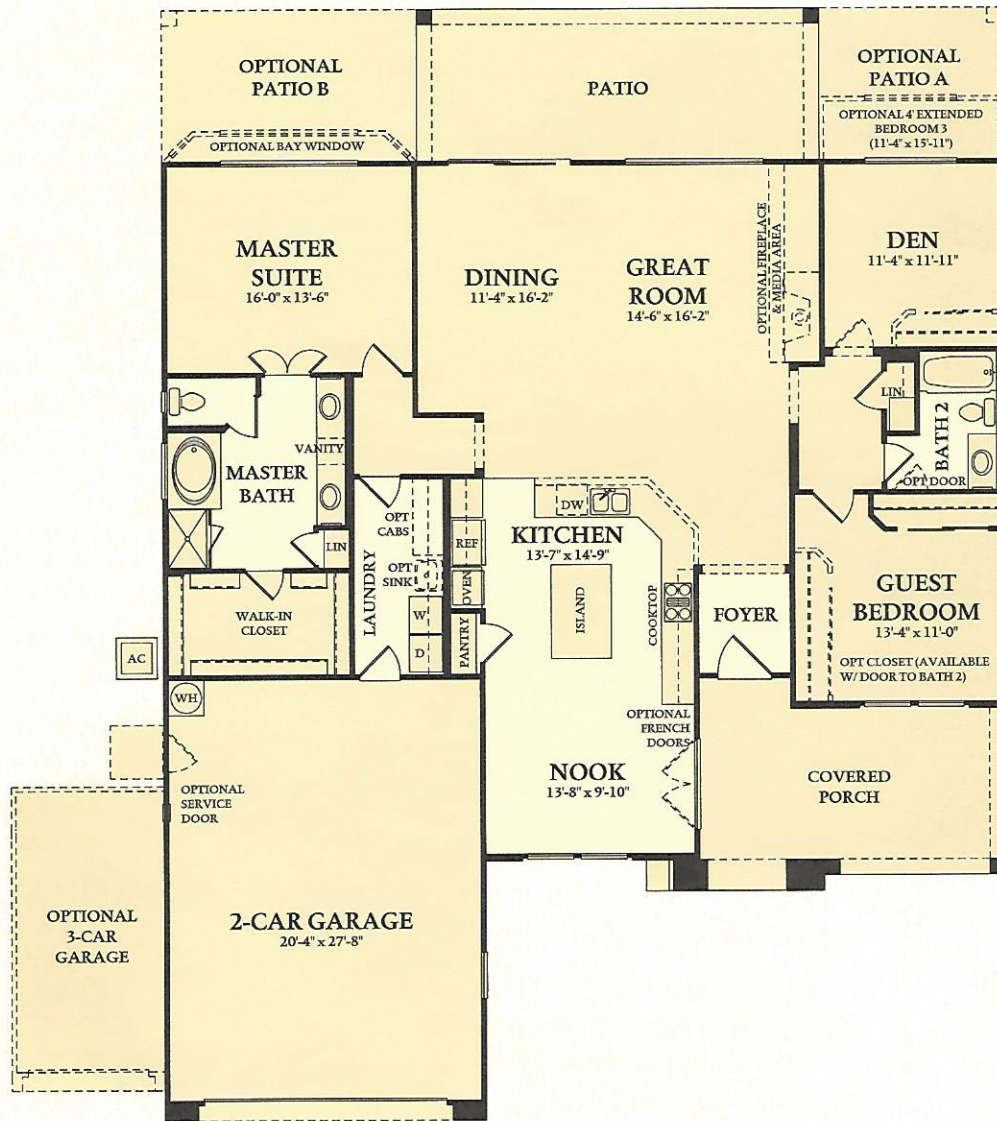

The Encanto

GREAT ROOM, DINING ROOM, BREAKFAST NOOK, 2 BEDROOMS, DEN,  
2 BATHS, EXPANDED 2-CAR GARAGE, COVERED PATIO

LIVABLE AREA: 2,070 SQUARE FEET

OPTIONAL FULL HEIGHT  
OR 4' COURTYARD WALL  
WITH GUEST CASITA

OPTIONAL FULL HEIGHT OR 4' HIGH  
COURTYARD WALL WITH GATE OR DOOR