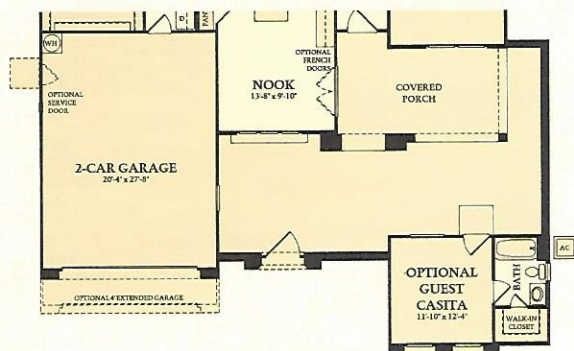

The Encanto

GREAT ROOM, DINING ROOM, BREAKFAST NOOK, 2 BEDROOMS, DEN,  
2 BATHS, EXPANDED 2-CAR GARAGE, COVERED PATIO

LIVABLE AREA: 2,070 SQUARE FEET

OPTIONAL FULL HEIGHT  
OR 4' COURTYARD WALL  
WITH GUEST CASITA

OPTIONAL FULL HEIGHT OR 4' HIGH  
COURTYARD WALL WITH GATE OR DOOR